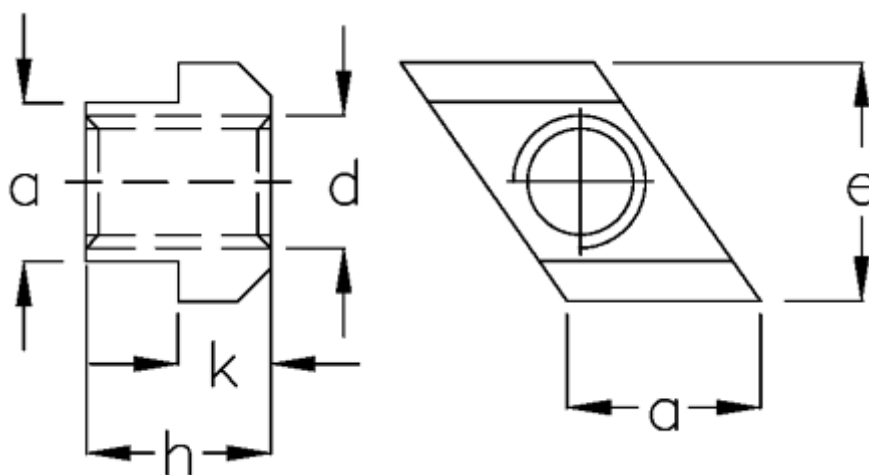

Article number: 20800421

Description: Rhombus T-nut
GN 508.1-22-M20

Measures

a	= 22
d	= M20
e	= 35
H	= 28
K	= 14
T-slot width	= 22